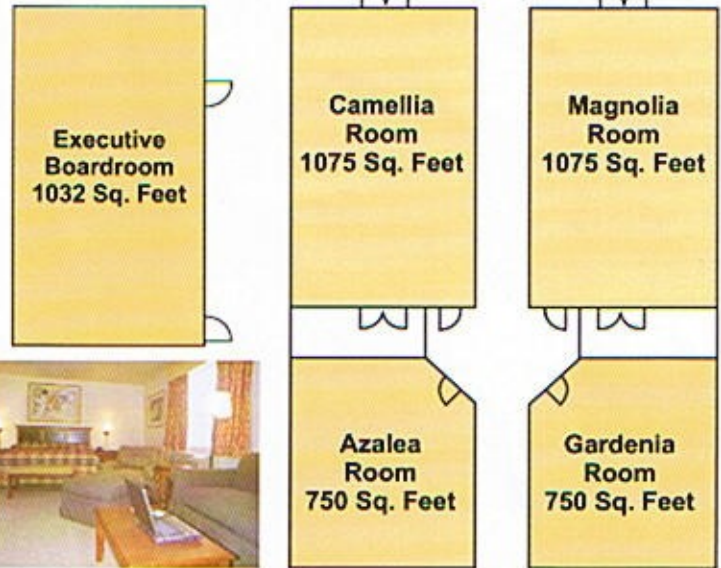

COURTYARD BY MARRIOTT SACRAMENTO

Sacramento, California

Total Guest Rooms: 139

General Hotel Information: Oversize guest rooms include 25" TV with premium channels & movies, in-room coffee makers, irons with full size ironing boards, hair dryers. Extended stay suites with kitchen facilities. Executive King and Queen rooms available with large work desks, ergonomic chairs, personalized voicemail, Internet and data ports, refrigerator, and microwaves. On site restaurant/lounge - **Bistro Biagio** - open daily, **Java Jungle** gourmet coffee outlet, outdoor patio dining area, business center, and 24 hour front desk service.

Meeting Facilities:

Six meeting rooms, 2 each at 1075 and 750 square feet, a large ballroom and an upscale executive boardroom (43'x24') seating 25. Banquet, catering and extensive audio video support available.

Meeting and Banquet Facilities Layout

Room	Area	Theatre	Banquet	Classroom	Sq.-Shape
Camellia	1075	100	70	60	30
Magnolia	1075	100	70	60	30
Azalea	750	65	40	30	18
Gardenia	750	80	40	30	18
Boardroom	1032	Conference Table Seats 25			
Ballroom	2300	200	150	100	60